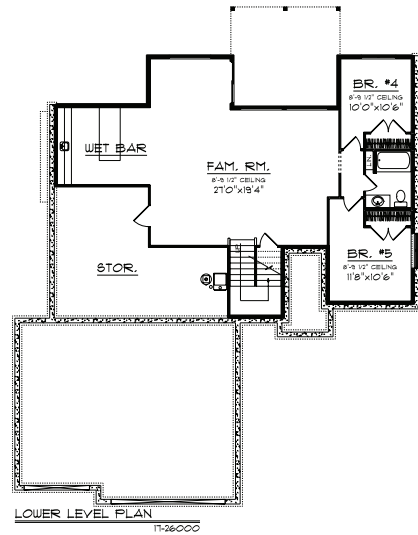

MILO

MAIN LEVEL

LOWER LEVEL

- Main: 1,766 Sq. Ft.
- Lower: 1,203 Sq. Ft.
- Total: 2,969 Sq. Ft.
- Bedrooms: 5
- Bathrooms: 3
- Type: Ranch

KRUSE
DEVELOPMENT

(515) 681-5082 | contact@kruseiowa.com

www.kruseiowa.com