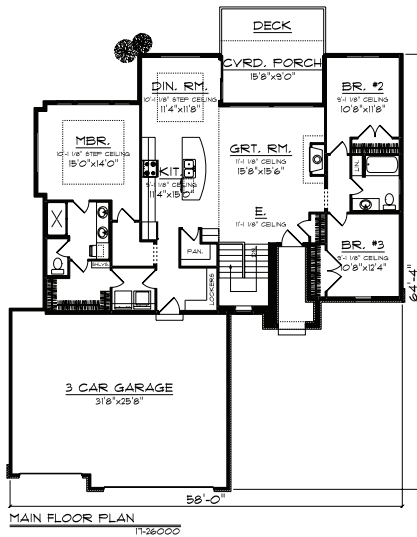

MILO

MAIN LEVEL

LOWER LEVEL

- Main: 1,766 Sq. Ft.
- Lower: 1,203 Sq. Ft.
- Total: 2,969 Sq. Ft.
- Bedrooms: 5
- Bathrooms: 3
- Type: Ranch

KRUSE
DEVELOPMENT

(515) 681-5082 | contact@kruseiowa.com

www.kruseiowa.com